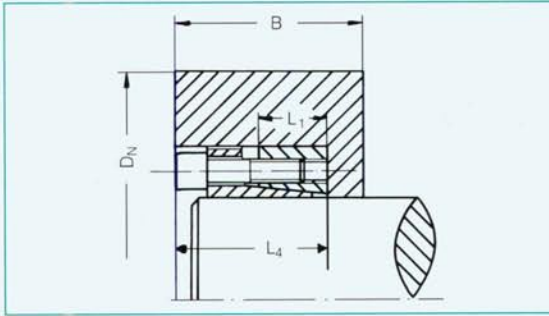

$M_t$  = Transmissible torque per locking assembly

$M_A$  = Tightening torque per screw

$P_{ax}$  = Transmissible axial force

$p_w$   $p_N$  = Contact pressure between locking assembly and shaft ( $p_w$ ) resp. hub ( $p_N$ )

# HUB OUTSIDE DIAMETER $D_N$ AS A FACTOR OF THE YIELD POINT

(minimum theoretical values)

The values in the table for  $D_N$  apply to the use of  $\sigma_{0.2}$  Locking Assembly TAS 3003

Width of the hub  $B \geq 2 L_1$